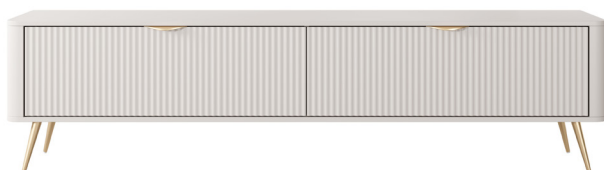

E - rtv table 200 2d - W 200 / H 51,2 / D 38 cm